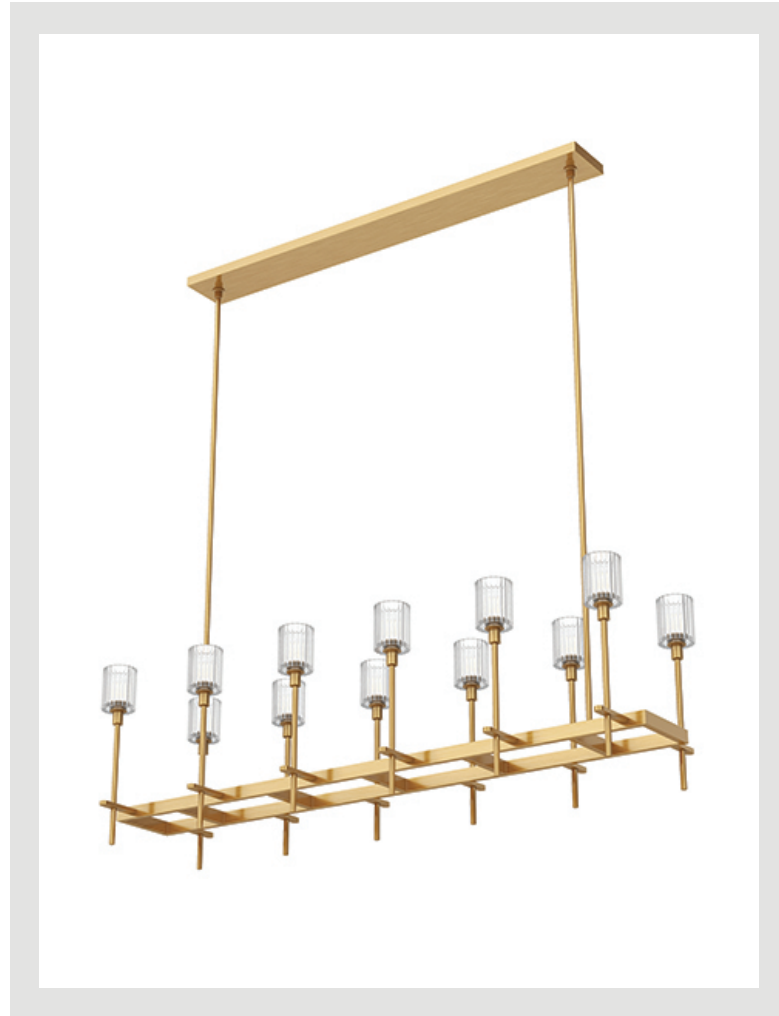

SALITA LP314366VBRC

FIXTURE DIMENSIONS	55.5" L x 15.8" W x 16.9" H
HEIGHT FROM CENTER	-
WEIGHT	46.5 LBS
GLASS	Ribbed Crystal
MATERIAL	Iron + Crystal
CANOPY SIZE	45.3" L x 5.1" W x 1" H
LAMPING	12 x 60W, E12
VOLTAGE	120V
WIRE ROD LENGTH	144" 6 x 12" + 2 x 6" + 2 x 4"
CORD TYPE	-
MINIMUM HANG HEIGHT	30.4"
INSTALL OPTIONS	-
ADA COMPLIANT	-
CERTIFICATION	UL
UPC	841387003884
PACKAGE SIZE	59.1" x 19.3" x 18.3"
PACKAGE WEIGHT	58.1 LBS

[D - Diameter, L - Length, W - Width, H - Height, E - Extension]

AVAILABLE FINISHES:

*For complete warranty terms, please visit:
www.aloralighting.com/warranty